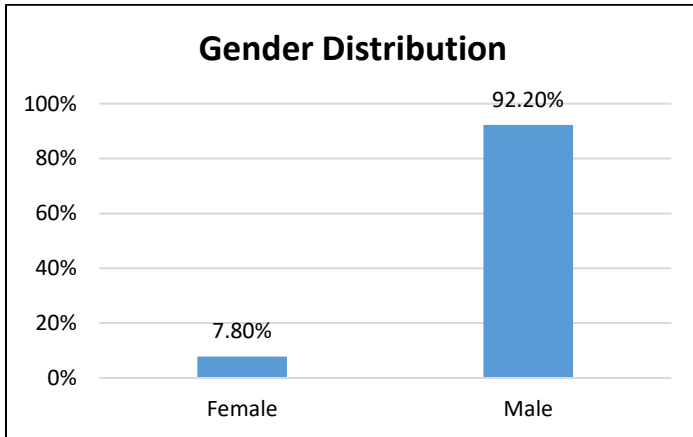

Pretrial Services Weekly Report

Electronic Monitoring Population Demographics 8/5/2022

Radio Frequency Monitoring (RF) population:	821
GPS Monitoring population:	804

Radio Frequency Monitoring